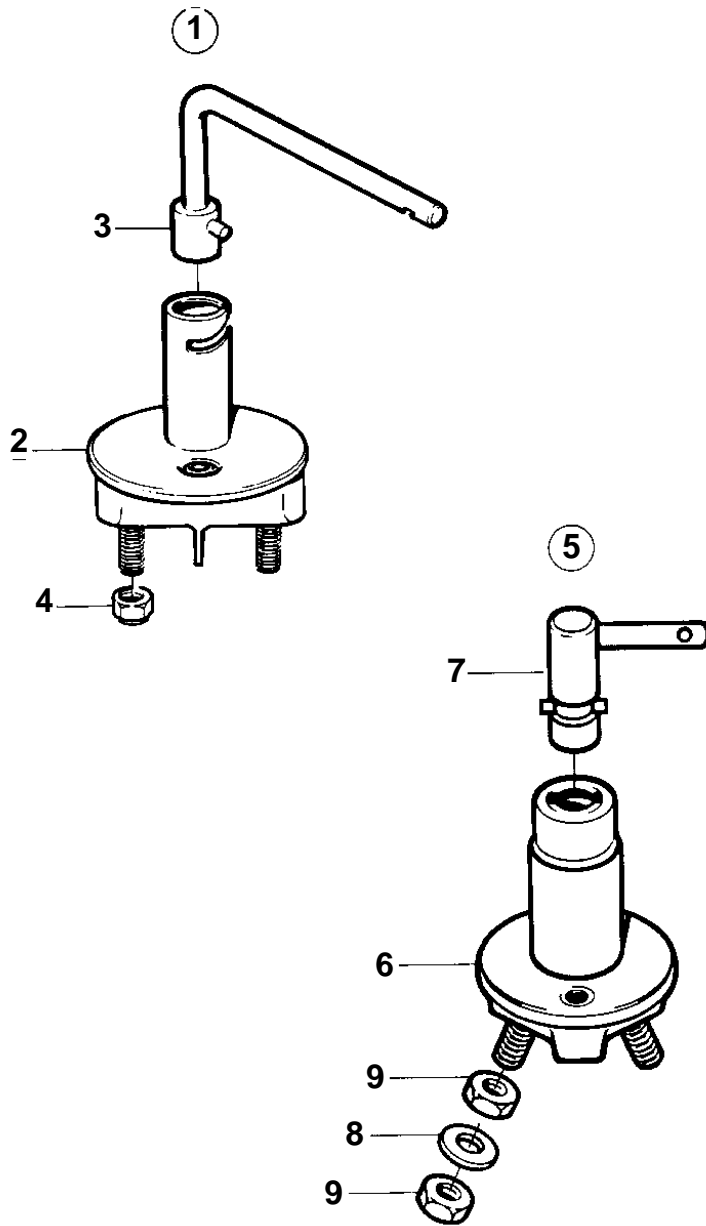

COMMON

9492

COMMON

REF	PART NO.	QTY	DESCRIPTION	NOTES
1	870980	1	Switch	REPLACED BY 1140319
2		1	· Switch	
3	243700	1	· Handle	REPLACED BY 1140319
4	955783	2	· Nut	
5	1140319	1	Battery main switch	
6		1	· Switch	
7	1140427	1	· Knob	
8	1140428	2	· Washer	
9	17602	4	· Nut	